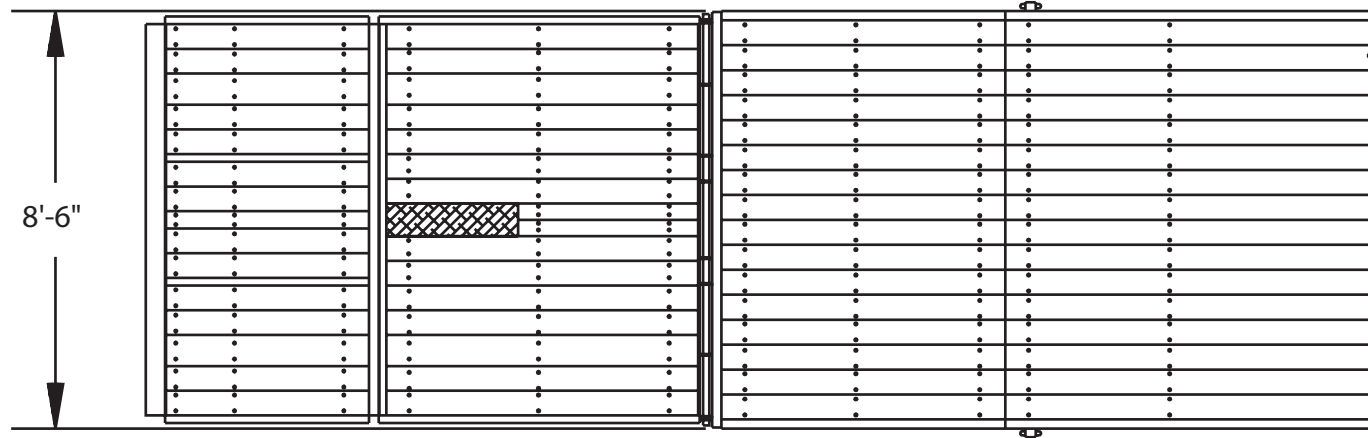

## Bi-Fold Ramp

Manufacturer reserves the right to modify, without notice, specific designs and specifications as deemed advisable on the trailer described herein without obligation in regards to trailers previously sold. Written warranty covers each trailer. No other warranty expressed or implied is made. Warranty on tires and brakes through original manufacturer. All dimensions are approximate.

Add the bi-fold ramp option to your deck over model. Ramp is full width (8'-6" wide) x 11' long. 6' beavertail @ 8 degrees comes with this option for a smooth continuous load angle, along with the 9 degree incline on the bi-fold ramp.