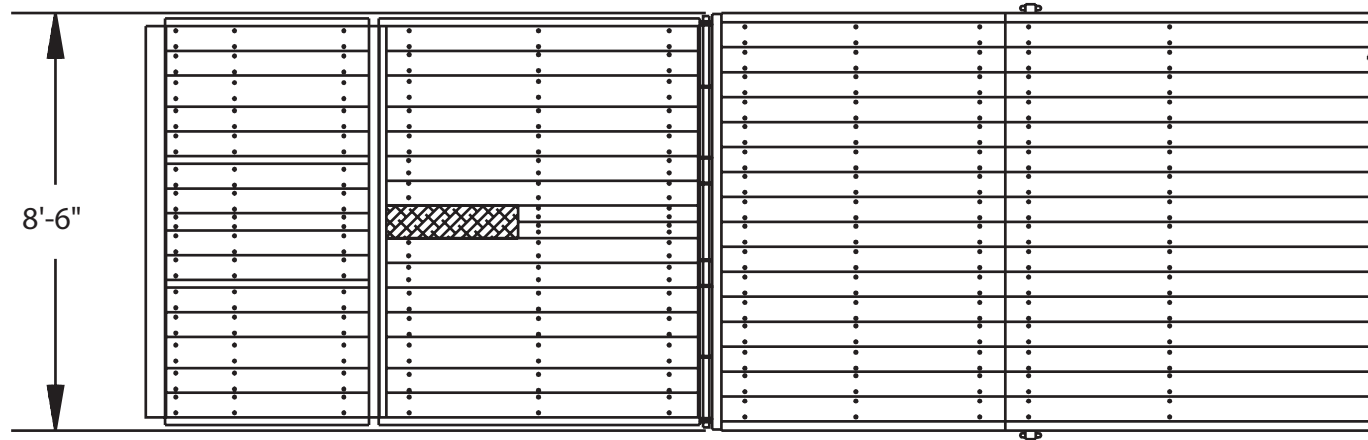

Bi-Fold Ramp

Manufacturer reserves the right to modify, without notice, specific designs and specifications as deemed advisable on the trailer described herein without obligation in regards to trailers previously sold. Written warranty covers each trailer. No other warranty expressed or implied is made. Warranty on tires and brakes through original manufacturer. All dimensions are approximate.

Add the bi-fold ramp option to your deck over model. Ramp is full width (8'-6" wide) x 11' long. 6' beavertail @ 8 degrees comes with this option for a smooth continuous load angle, along with the 9 degree incline on the bi-fold ramp.