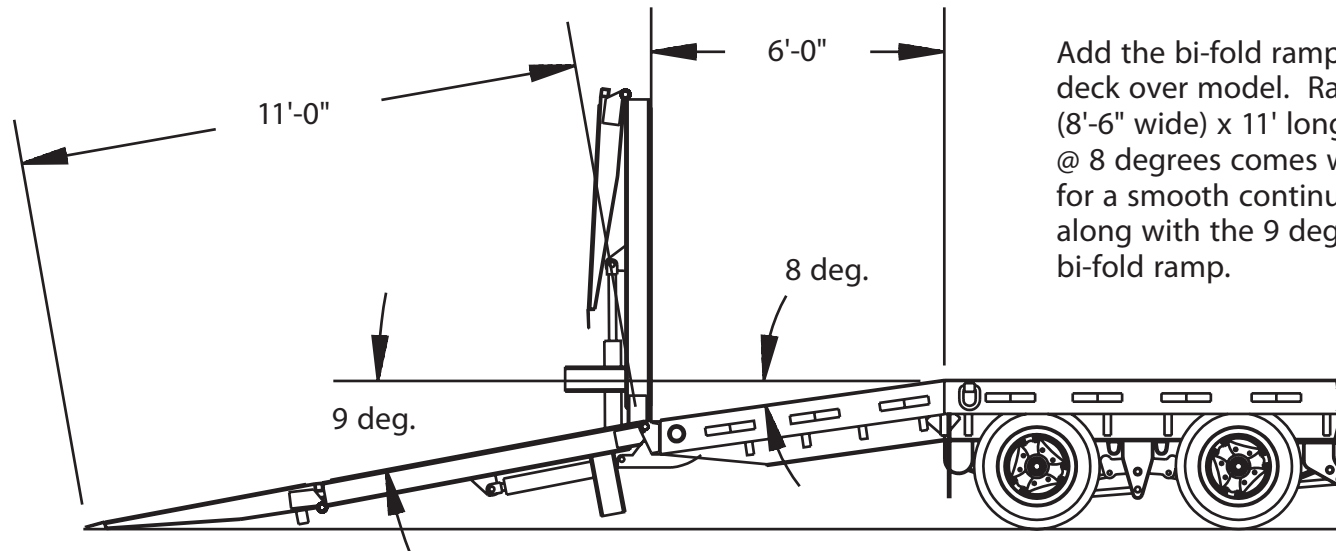

Add the bi-fold ramp option to your deck over model. Ramp is full width (8'-6" wide) x 11' long. 6' beavertail @ 8 degrees comes with this option for a smooth continuous load angle, along with the 9 degree incline on the bi-fold ramp.