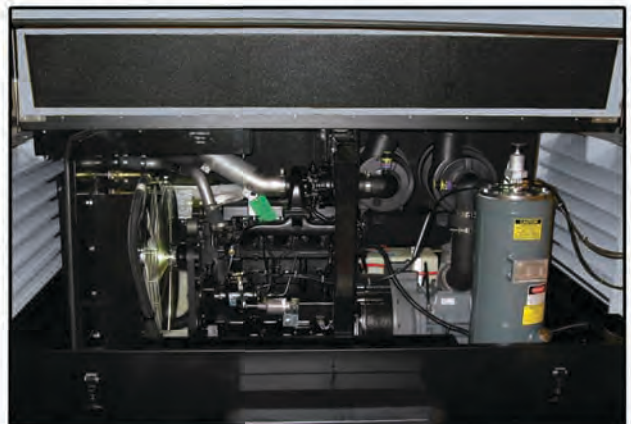

TECHNICAL SPECIFICATIONS

Model Compressor	CPS 375
Actual free air delivery*	375 cfm
Normal working pressure	100 psi
Maximum unloading pressure	125 psi
Fuel tank capacity	38 gallons
Compressor oil capacity	8 gallons
Discharge Valves	(2) x 3/4" & (1) x 1 1/2"

Engine	Perkins
Model number	1104D-44TA (Tier 3)
Cooling system	Liquid
Horsepower	111 BHP
Aspiration	Turbocharged
Number of cylinders	4

Unit Dimensions	Wheel Mounted
Overall length	145 in.
Overall height	71 in.
Overall width	72 in.
Weight wet	3,860 lbs.

*according to ISO1217 ed.3 1996 annex D